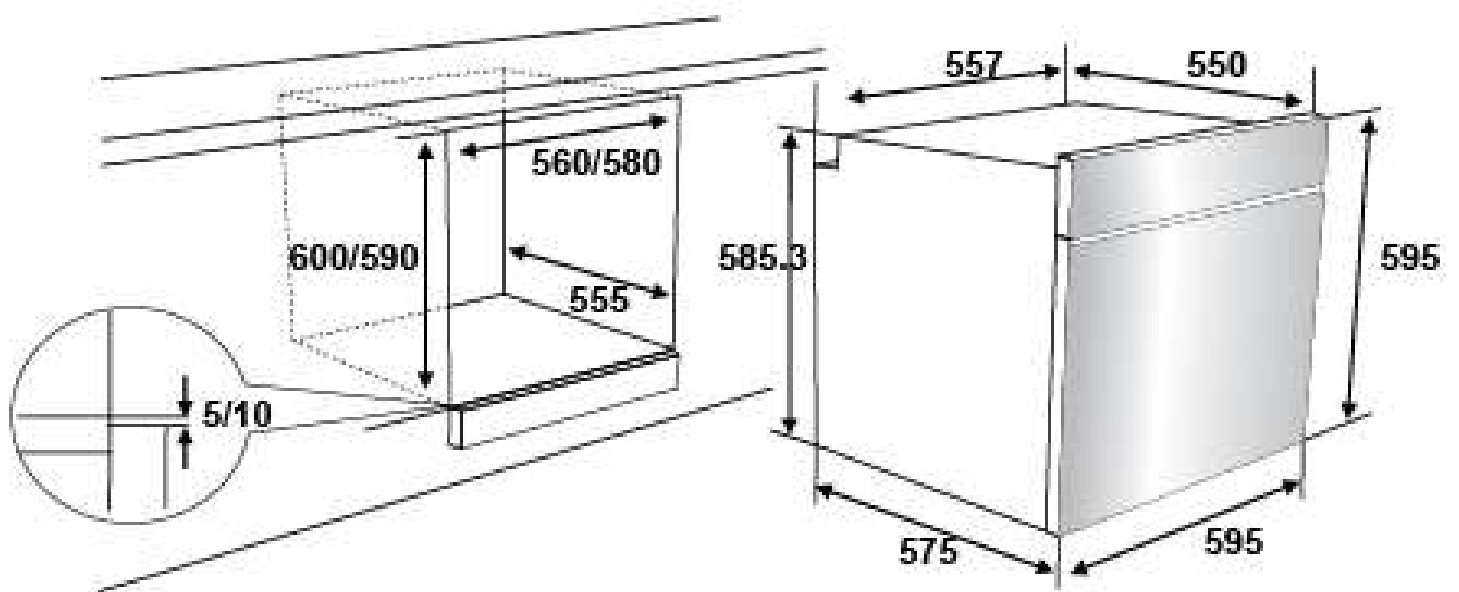

Dimensions for Built In Oven (Installation under a Worktop)

Measurements in mm

Dimensions for Built In Oven (Installation in a Wall Unit)

Measurements in mm