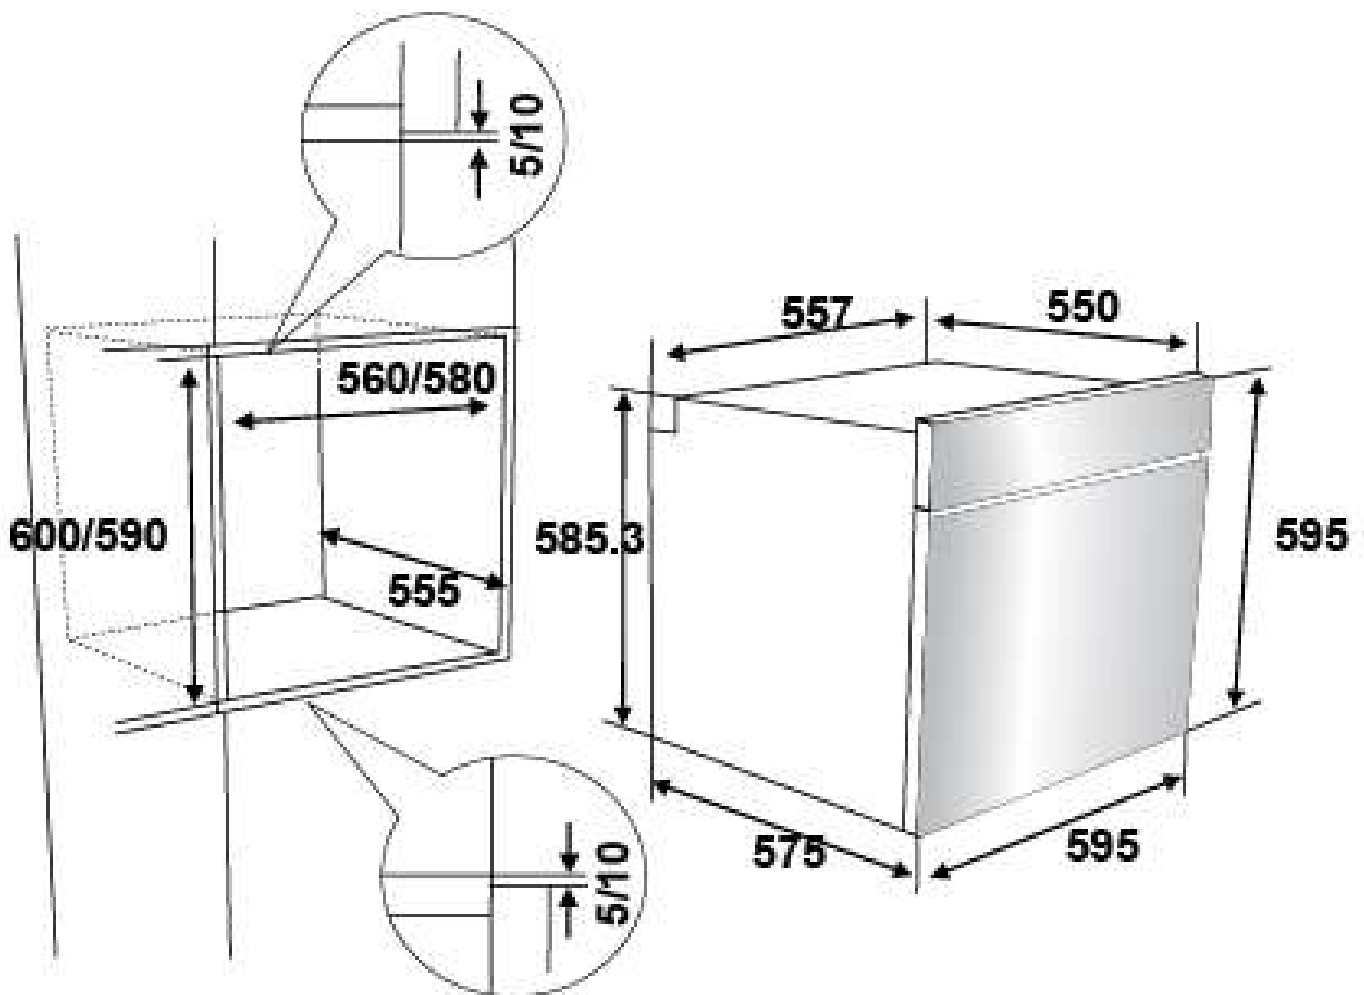

Dimensions for Built In Oven (Installation under a Worktop)

Measurements in mm

Dimensions for Built In Oven (Installation in a Wall Unit)

Measurements in mm